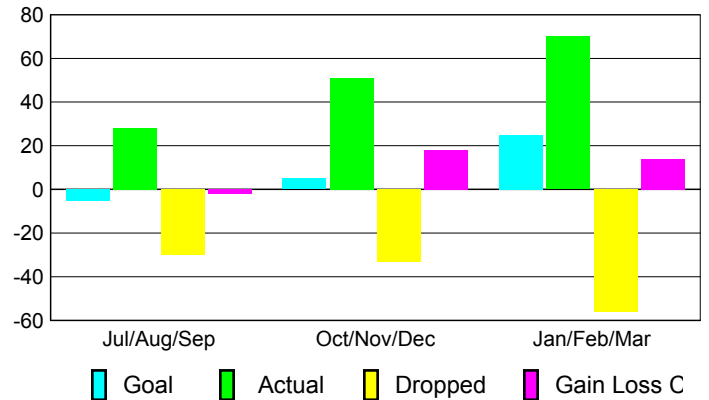

Membership Results 2008-2009

Goal, New, Dropped, Gain/Loss